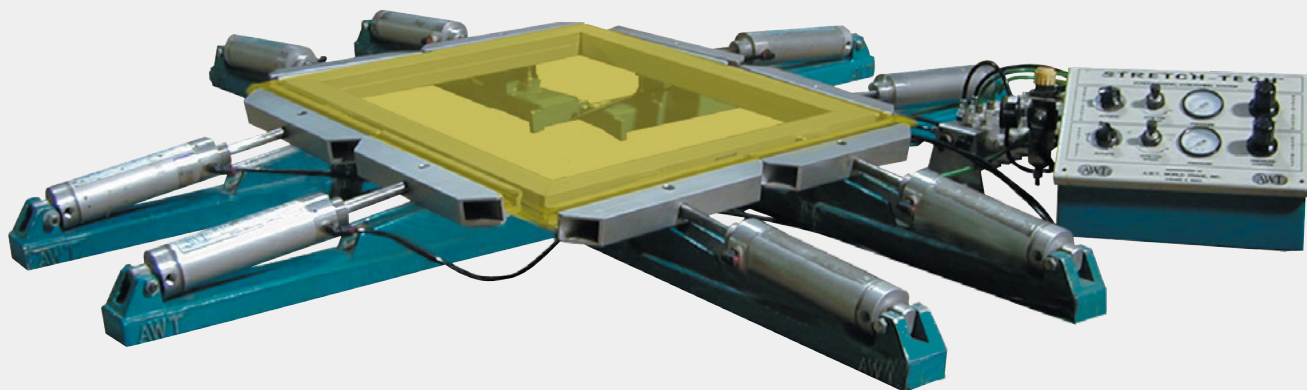

STRETCH-TECH™

Modular, Pneumatic Screen Fabric Stretching System

ADVANTAGES

- Single or multiple frame capability for workshop efficiency
- Individually adjustable controls for warp and weft
- Drop-in locking lever for fast setup and release, prevents fabric slippage
- Modular design allows additional clamps and manifolds to be added with ease
- Screen leveling bolts to adjust individual frames
- Quick-disconnect couplings for fast setups and reconfigurations
- Optional Auto-Tensioning Module tensions fabric in stages

Reliable and easy to operate, AWT's Stretch-Tech™ is the most versatile screen fabric stretching system on the market today. Simple controls allow independent settings of tension and stretching speeds for both warp and weft. Drop-in locking levers make fabric loading easy, locking into position to prevent fabric slippage. Color-coded air lines and quick-release manifold connectors allow fast setups and configuration changes.

The Stretch-Tech's main control panel is engineered to drive virtually any system configuration, allowing the user to add or subtract clamps, change clamp bar widths, or add more air manifolds as the job requires. Stretching multiple frames at the same time is no problem for the Stretch-Tech. Individual leveling bolts on each clamp assure proper contact between fabric and frame.

 4321 N. Knox Ave., Chicago IL, 60641

 sales@awtworldtrade.com

 www.awt-gpi.com

 773.777.7100

 773.777.0909

Standard Features

- Drop-in locking lever
- Main control panel
- Independent tension and speed controls for warp and weft
- Air pressure gauges
- Manifold for up to 40 air clamps
- Screen leveling bolts on clamp frame
- Quick-disconnect manifold couplings
- Color-coded air lines
- Three clamp widths available: 8" (20cm), 10" (25cm), 12" (30.5cm)
- Each air clamp comes with 10' of flexible hose